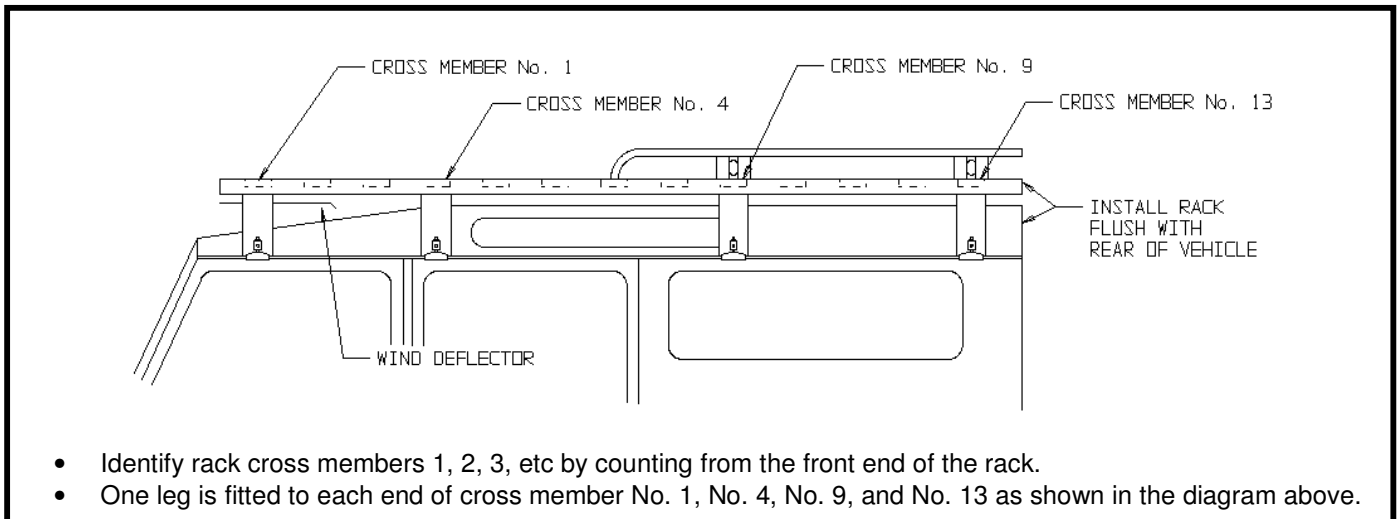

FITMENT OF ALUMINUM LEG ON ROOF RACK

DEFENDER 90

DEFENDER 110

DEFENDER 130