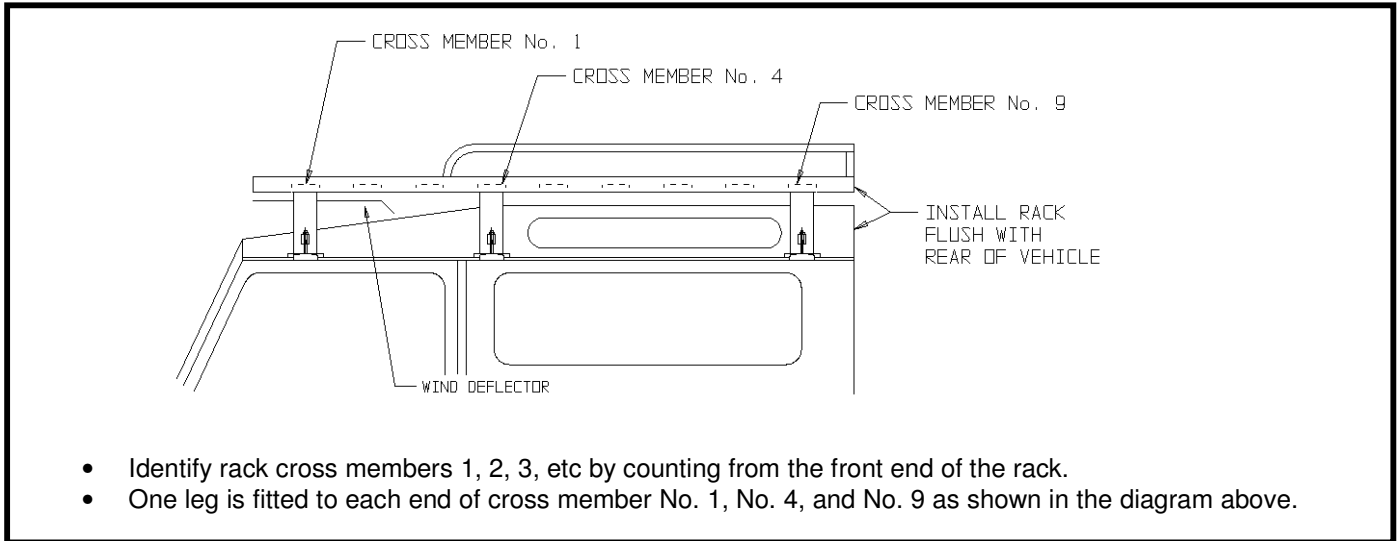

FITMENT OF ALUMINUM LEG ON ROOF RACK

DEFENDER 90

DEFENDER 110

DEFENDER 130